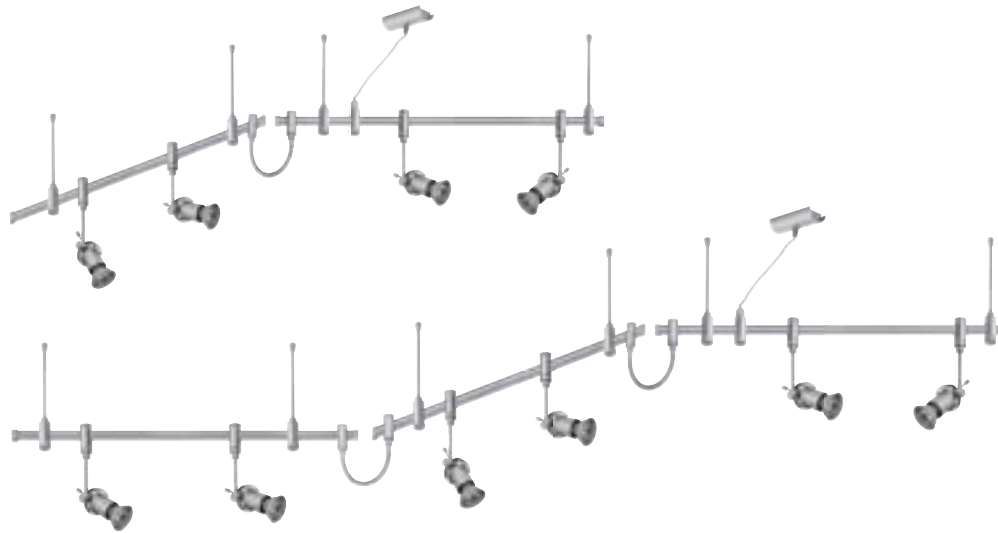

Set Philomene

Titan
titane
titanium

836.06

Set Philomene
incl. 4x50W, GU10
230V
⇔200cm ø 50mm
EAN 4000870 973363
973.36 NEW

Set Philomene
incl. 6x50W, GU10
230V
⇔300cm ø 50mm
EAN 4000870 973370
973.37 NEW