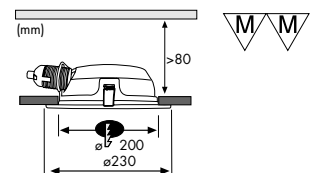

Weiß blanc white

2x15W
EAN 4000870 993934
993.93