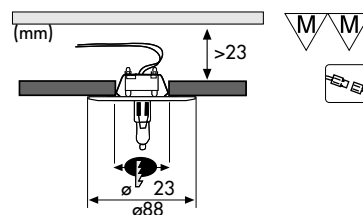

Spiegel Silber   miroir argent   silver mirror

10x10W
105VA
EAN 4000870 985342
985.34