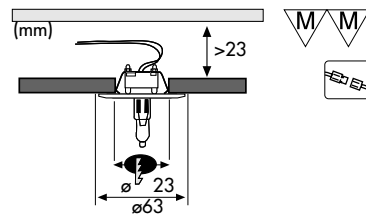

Star Line Mirror Halogen G4

Spiegel Silber miroir argent silver mirror

10x10W
105VA
EAN 4000870 985953
985.95

Spiegel Gold miroir doré gold mirror

10x10W
105VA
EAN 4000870 985960
985.96

Spiegel Silber miroir argent silver mirror