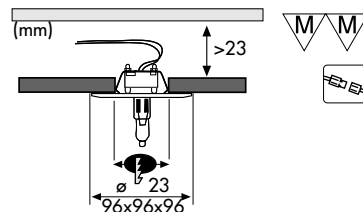

Spiegel Silber   miroir argent   silver mirror

10x10W
105VA
EAN 4000870 985335
985.33