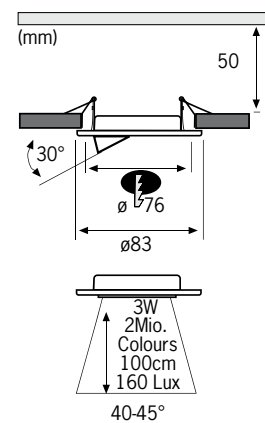

Chrom matt Chrome mate Chroom mat

incl. 1x3W

incl. 3x3W
30VA

EAN 4000870 986943
986.94 new

EAN 4000870 987223
987.22

LED Power Supply Natural/ RGB Light
Weiß Blanc Wit

max. 30W 350 mA
30VA

EAN 4000870 975398
975.39 new