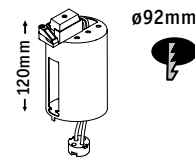

max. 35W  
230V, GU10  
EAN 4000870 002353  
**235 new**

Premium Line  
not. incl.  
Ø51mm

Premium Line  
not. incl.  
Ø35mm

Premium Line  
not. incl.  
Ø51mm

Quality Line  
not. incl.  
Ø51mm

Quality Line  
not. incl.  
Ø51mm