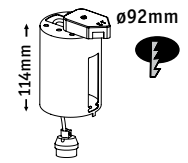

max. 35W  
230V, GU10  
EAN 4000870 002353  
**235 new**

Premium Line  
not. incl.  
Ø51mm

Premium Line  
not. incl.  
Ø35mm

Premium Line  
not. incl.  
Ø51mm

Quality Line  
not. incl.  
Ø51mm

Quality Line  
not. incl.  
Ø51mm