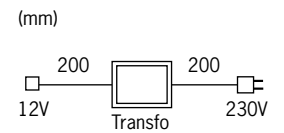

Power Supply Profi Line Floor LED 230/12V
Sort-violet Czarny czarny

230V, 6VA
max. 6W
∅60 ↔70 ∓50mm
EAN 4000870 987599
987.59

VDE Safety Transfo 230/12V
Hvid Biały Biały

230V, 60VA max. 60W ∅109 ↔82 ∓77mm EAN 4000870 979600 979.60	230V, 105VA max. 105W ∅77 ↔82 ∓109mm EAN 4000870 979112 979.11
---	---

LED Trafo
Hvid Biały Biały

230/12V, 20VA
max. 20W
∅87 ↔58 ∓53mm
EAN 4000870 977590
977.59