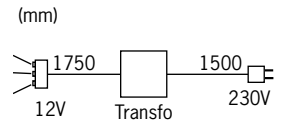

Power Supply Profi Line Floor LED 230/12V
Sort-violet Czarny czarny

230V, 6VA
max. 6W
∅60 ↔70 ∓50mm
EAN 4000870 987599
987.59

VDE Safety Transfo 230/12V
Hvid Biały Biały

230V, 60VA max. 60W ∅109 ↔82 ∓77mm EAN 4000870 979600 979.60	230V, 105VA max. 105W ∅77 ↔82 ∓109mm EAN 4000870 979112 979.11
---	---

LED Trafo
Hvid Biały Biały

230/12V, 20VA
max. 20W
∅87 ↔58 ∓53mm
EAN 4000870 977590
977.59