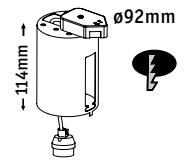

Premium Line
not. incl.
ø51mm

Premium Line
not. incl.
ø35mm

Premium Line
not. incl.
ø51mm

Quality Line
not. incl.
ø51mm

Quality Line
not. incl.
ø51mm

 **max. 35W**
max. 1x35W
12V
EAN 4000870 002209
220