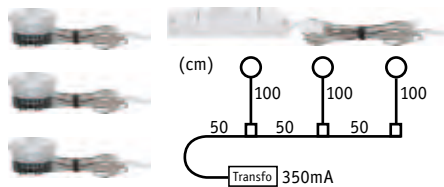

2Easy Basic Power LED

incl. 3x3W
12VA
45°
3000 K
EAN 4000870 925027
925.02

2Easy Basic Power LED