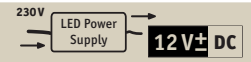

LED Power Supply UpDownlight