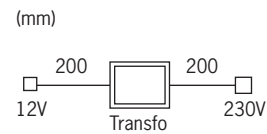

230/12V, 6VA
 max. 6W
 ∅60 ↔70 ∓50mm
 EAN 4000870 987599
987.59

max. 6x
988.69

max. 6x
988.71

Connector
988.46

LED Transfo 230/12V AC

- ▶ 12 V AC 50Hz
- ▶ 12 V AC 50Hz
- ▶ 12 V AC 50Hz

230/12V, 20VA
 max. 20W
 ∅87 ↔58 ∓53mm
 EAN 4000870 977590
977.59