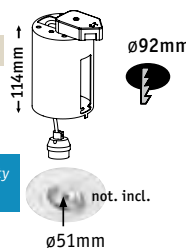

EAN 4000870 002346  
234

Quality Line

not. incl.

Ø51mm

max. 35 W

EAN 4000870 002353  
235

Quality Line

not. incl.