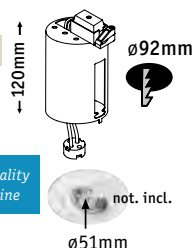

EAN 4000870 002346  
234

Quality Line

not. incl.

Ø51mm

max. 35 W

EAN 4000870 002353  
235

Quality Line

not. incl.