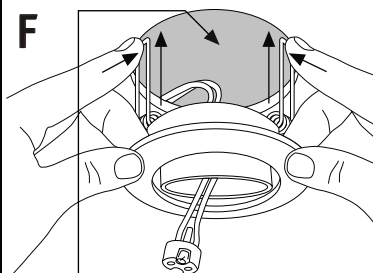

P

Paulmann

Safety Instructions

0,1,2,4,5b,7,8,9,
11,12,15,16,17,19,
20,21,23,25,29

Info Hotline

+49 (0) 5041 998 389

Mon. - Do. 7⁰⁰ - 20⁰⁰

Fr. 7⁰⁰ - 17⁰⁰

Paulmann Licht GmbH
31832 Springe / Germany
www.paulmann.com

Art.-Nr.:
507000315

(+MA 173)

PBO 10 / 09

A

B

C

[mm]

[W]

[mm]

[W]

[mm]

[W]

[mm]

68

50

60

35

60

50

90

70

50

60

35

60

50

90

D

E

F

G

H

I