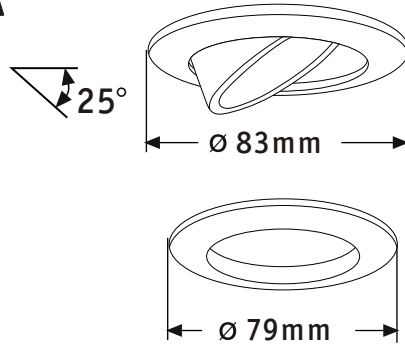

P

Paulmann

Safety Instructions

0,1,2,4,5b,7,8,9,
11,12,15,16,17,19,
20,21,23,25,29

Info Hotline

+49 (0) 5041 998 389

Mon. - Do. 7⁰⁰ - 20⁰⁰

Fr. 7⁰⁰ - 17⁰⁰

Paulmann Licht GmbH
31832 Springe / Germany
www.paulmann.com

Art.-Nr.:
507000315

(+MA 173)

PBO 10 / 09

A

B

C

[mm]

[W]

[mm]

[W]

[mm]

[W]

[mm]

68

50

60

35

60

50

90

70

50

60

35

60

50

90

D

E

F

G

H

I