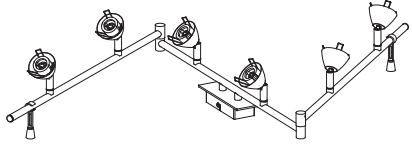

1X

6X

6X

M4

Incl.