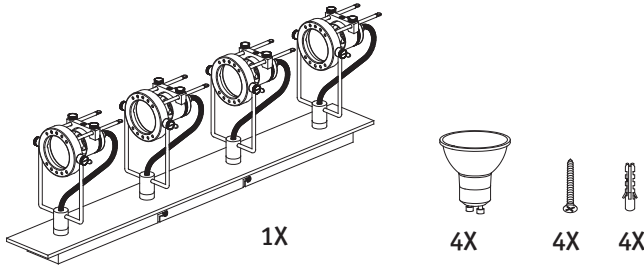

Safety Instructions
Nr. 0, 1, 2