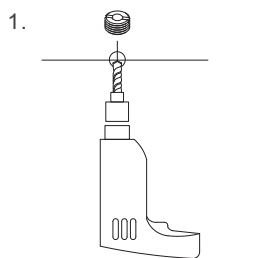

Safety Instructions
Nr. 3, 4

D Safety Instructions
Nr. 2