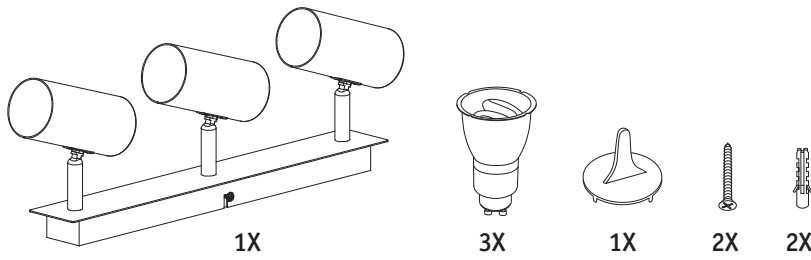

A

1.

2.

Safety Instructions
Nr. 1,2

B

1.

2.

Safety Instructions
Nr. 1,2

E

1.

2.

Safety Instructions
Nr. 4

C

1.

7mm

14mm

2.

N PE L

Safety Instructions
Nr. 4

D

1.

2.

Safety Instructions
Nr. 4

F

Safety Instructions
Nr. 9

G

c

A, B, D, E

F

GU10 8W
Art.-Nr.: 882.52