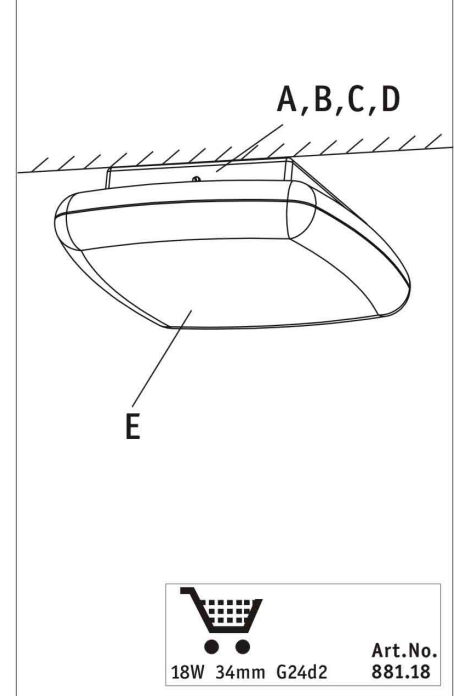

Safety Instructions
Nr. 0,2

Safety Instructions
Nr. 7,8

18W 34mm G24d2

Art.No.
881.18

Instruction for luminaire service

Replace aged or failed lamp	Switch Off switch off supply to luminaire	Open Luminaire	Remove old lamp send to recycling centre	Fit new lamp Insert the new lamp into lamp holder	Refit optic	Make Functional test