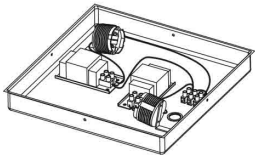

Safety Instructions

0,1,2,3,4,6,7,8,11,15,
22,26,27

Info Hotline

+49 (0) 5041 998 389

Mon. - Do. 7⁰⁰ - 20⁰⁰

Fr. 7⁰⁰ - 17⁰⁰

Paulmann Licht GmbH
31832 Springe / Germany
www.paulmann.com

Art.-Nr.:
700.42

(+MA 173)

PH 09/09

1x

1x

2x

4x

4x

4x

Safety Instructions
Nr. 0,2

Safety Instructions
Nr. 7,8

18W 34mm G24d2

Art.No.
881.18