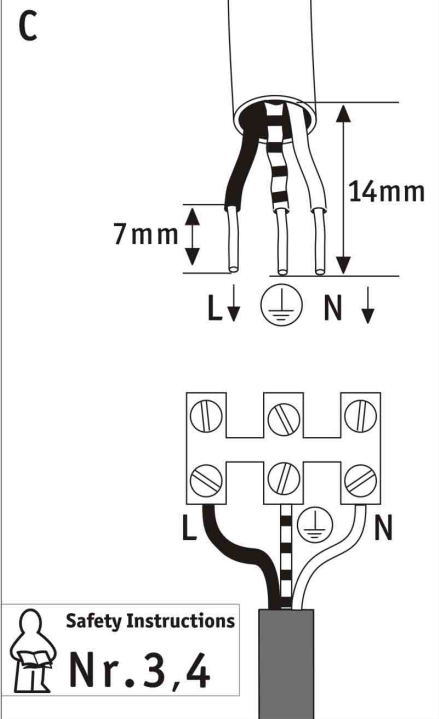

Safety Instructions
Nr. 0,2

Safety Instructions
Nr. 7,8

18W 34mm G24d2

Art.No.
881.18

Instruction for luminaire service

Replace aged or failed lamp	Switch Off switch off supply to luminaire	Open Luminaire	Remove old lamp send to recycling centre	Fit new lamp Insert the new lamp into lamp holder	Refit optic	Make Functional test