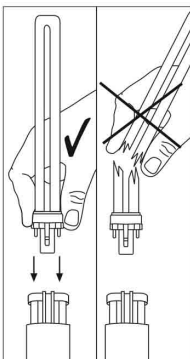

Safety Instructions
Nr. 0,2

Safety Instructions
Nr. 7,8

18W 34mm G24d2

Art.No.
881.18

Instruction for luminaire service

Replace aged or failed lamp	Switch Off switch off supply to luminaire	Open Luminaire	Remove old lamp send to recycling centre	Fit new lamp Insert the new lamp into lamp holder	Refit optic	Make Functional test