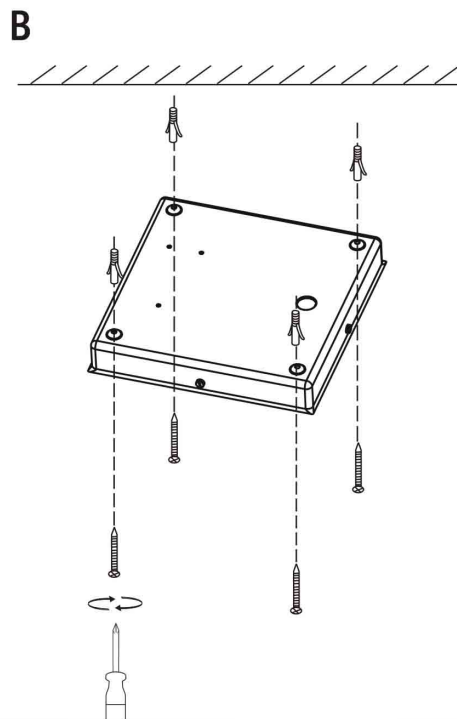

Safety Instructions
Nr. 0,2

Safety Instructions
Nr. 7,8

18W 34mm G24d2

Art.No.
881.18

Instruction for luminaire service

Replace aged or failed lamp	Switch Off switch off supply to luminaire	Open Luminaire	Remove old lamp send to recycling centre	Fit new lamp Insert the new lamp into lamp holder	Refit optic	Make Functional test