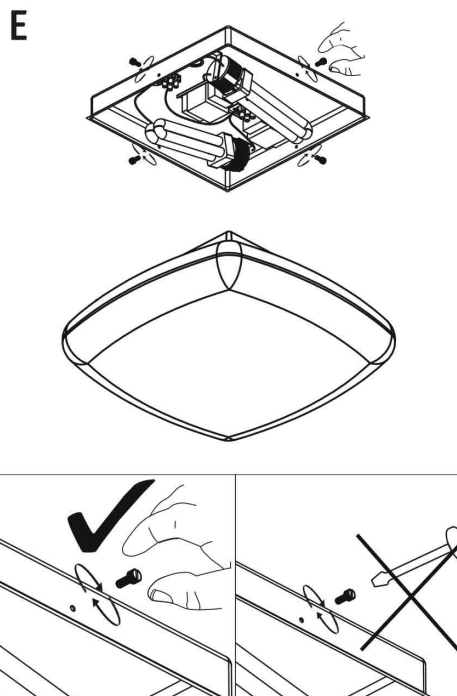

Safety Instructions
Nr. 0,2

Safety Instructions
Nr. 7,8

18W 34mm G24d2

Art.No.
881.18

Instruction for luminaire service

Replace aged or failed lamp	Switch Off switch off supply to luminaire	Open Luminaire	Remove old lamp send to recycling centre	Fit new lamp Insert the new lamp into lamp holder	Refit optic	Make Functional test