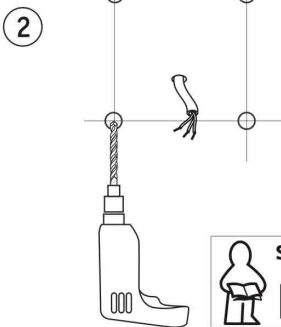

Safety Instructions
Nr. 0,2

Safety Instructions
Nr. 7,8

18W 34mm G24d2

Art.No.
881.18

Instruction for luminaire service

Replace aged or failed lamp	Switch Off switch off supply to luminaire	Open Luminaire	Remove old lamp send to recycling centre	Fit new lamp Insert the new lamp into lamp holder	Refit optic	Make Functional test