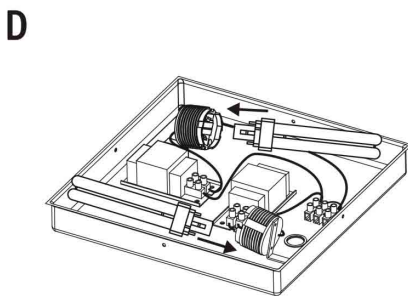

Safety Instructions
Nr. 0,2

Safety Instructions
Nr. 7,8

18W 34mm G24d2

Art.No.
881.18

Instruction for luminaire service

Replace aged or failed lamp	Switch Off switch off supply to luminaire	Open Luminaire	Remove old lamp send to recycling centre	Fit new lamp Insert the new lamp into lamp holder	Refit optic	Make Functional test