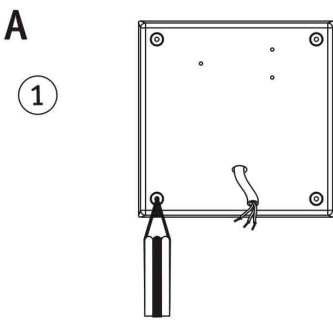

Safety Instructions
Nr. 0,2

Safety Instructions
Nr. 7,8

18W 34mm G24d2

Art.No.
881.18

Instruction for luminaire service

Replace aged or failed lamp	Switch Off switch off supply to luminaire	Open Luminaire	Remove old lamp send to recycling centre	Fit new lamp Insert the new lamp into lamp holder	Refit optic	Make Functional test