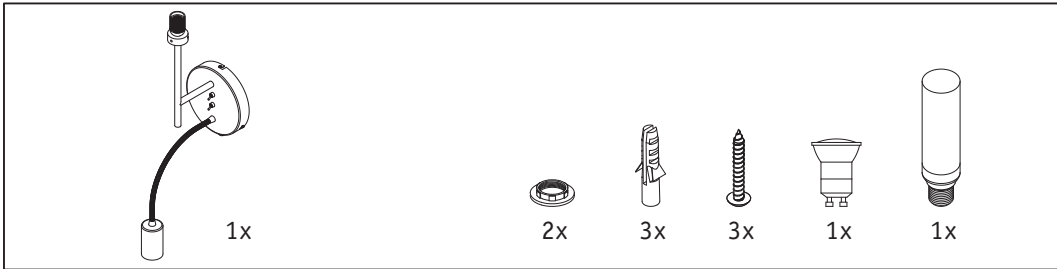

Safety Instructions

0, 1, 2, 3, 4, 6, 7, 8, 9, 10,
15, 22, 23, 26, 27

Info Hotline

+49 (0) 5041 998 389

Mon.-Do. 7⁰⁰ - 20⁰⁰

Fr. 7⁰⁰ - 17⁰⁰

Paulmann Licht GmbH
31832 Springe / Germany
www.paulmann.com

Art.-Nr.:

70064

70065

(+MA 173)

PYL 08/09