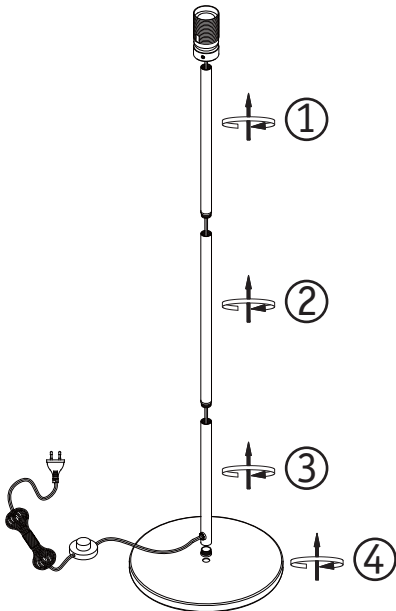

A

Safety Instructions
Nr. 0, 1

B

Safety Instructions
Nr. 7, 8

Art. No.:
11W 38mm E27 894.11