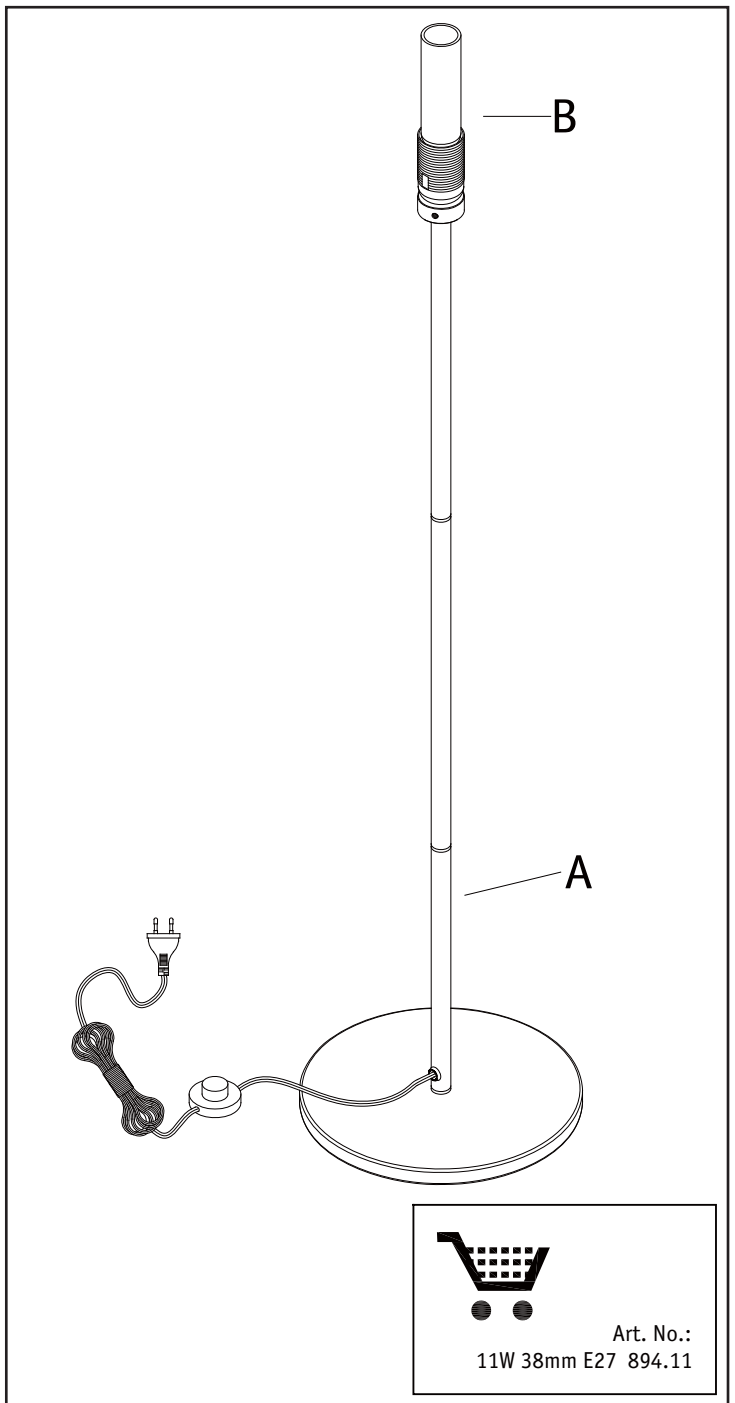

A

Safety Instructions
Nr. 0, 1

B

Safety Instructions
Nr. 7, 8

Art. No.:
11W 38mm E27 894.11