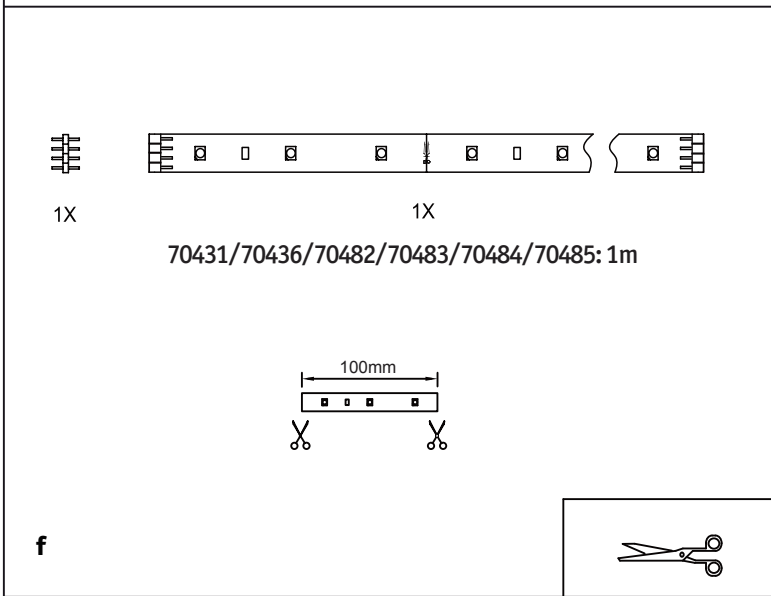

Safety Instructions

0, 1, 6, 8, 11, 12, 15,
22, 23, 25, 28

+49 (0) 5041 998 389

Mon. - Do. 7⁰⁰ - 20⁰⁰

Fr. 7⁰⁰ - 17⁰⁰

Paulmann Licht GmbH
31832 Springe / Germany
www.paulmann.com

Art.-Nr.:
701.96/97/98
702.05/06/07/08/09/10
/11/12/13/14/52/53/54
55/57
703.09/10/11/12/17/18
20/21/32/33/36/37/38
704.07/08/31/36/82/
83/84/85
(+MA 173)
POW 01/14