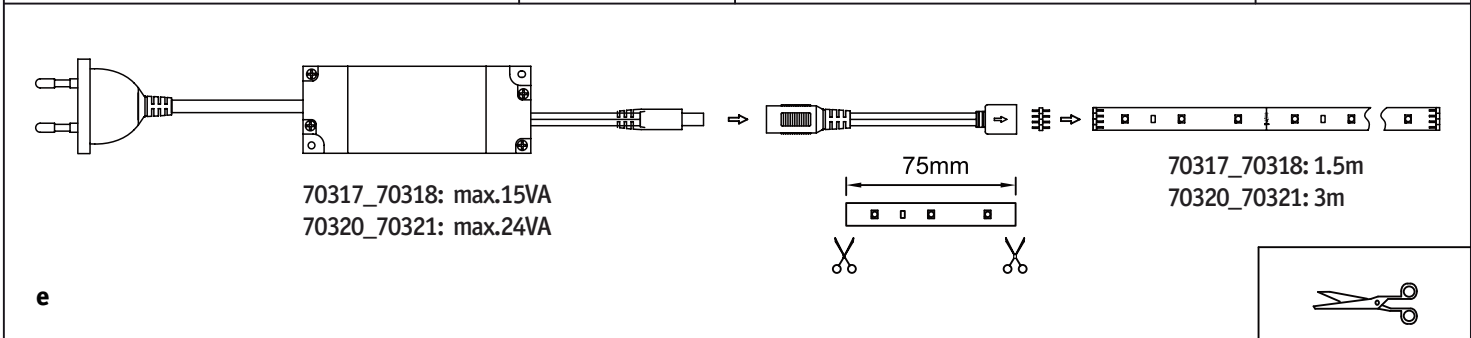

Safety Instructions

0, 1, 6, 8, 11, 12, 15,
22, 23, 25, 28

+49 (0) 5041 998 389

Mon. - Do. 7⁰⁰ - 20⁰⁰

Fr. 7⁰⁰ - 17⁰⁰

Paulmann Licht GmbH
31832 Springe / Germany
www.paulmann.com

Art.-Nr.:
701.96/97/98
702.05/06/07/08/09/10
/11/12/13/14/52/53/54
55/57
703.09/10/11/12/17/18
20/21/32/33/36/37/38
704.07/08/31/36/82/
83/84/85
(+MA 173)
POW 01/14