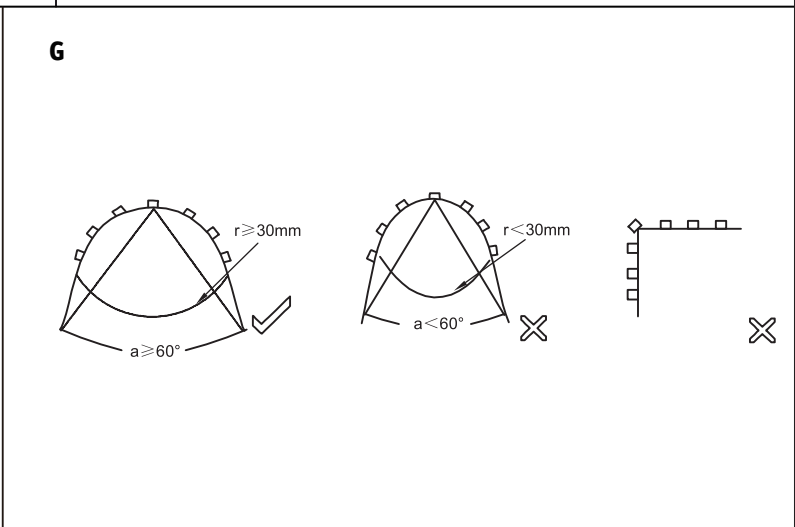

Safety Instructions

0, 1, 6, 8, 11, 12, 15,
22, 23, 25, 28

+49 (0) 5041 998 389

Mon. - Do. 7⁰⁰ - 20⁰⁰

Fr. 7⁰⁰ - 17⁰⁰

Paulmann Licht GmbH
31832 Springe / Germany
www.paulmann.com

Art.-Nr.:
701.96/97/98
702.05/06/07/08/09/10
/11/12/13/14/52/53/54
55/57
703.09/10/11/12/17/18
20/21/32/33/36/37/38
704.07/08/31/36/82/
83/84/85
(+MA 173)
POW 01/14