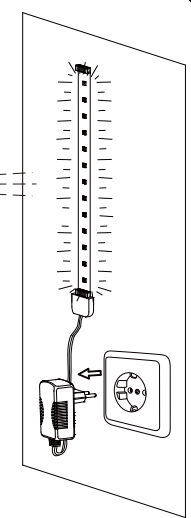

I

70485/70431 / 70436 / 70482 / 70483/ 70484
70502 / 70503/ 70504 / 70505/ 70506/70507

70431 / 70436 / 70482 / 70483/ 70484
70503/ 70504 / 70505/ 70506/70507

J

Art.No.70199/70200/70201

Art.No.70199/70200/70201

Art.No.70203

a1 a2 c

K

Art.No.70199/70200/70201

Art.No.70202

Art.No.70199/70200/70201

Art.No.70202

Art.No.70203

Art.No.70203

b1 b2 d