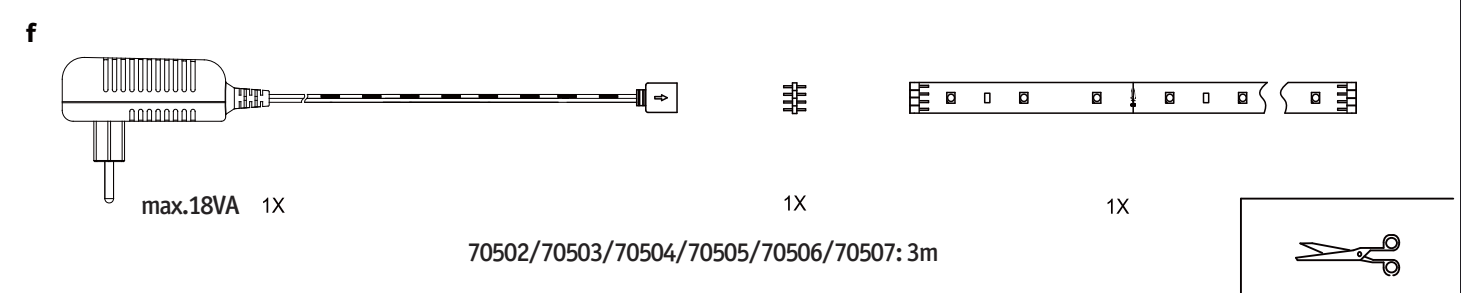

Safety Instructions

0, 1, 6, 8, 11, 12, 15,
22, 23, 25, 28

+49 (0) 5041 998 389

Mon. - Do. 7⁰⁰ - 20⁰⁰

Fr. 7⁰⁰ - 17⁰⁰

Paulmann Licht GmbH
31832 Springe / Germany
www.paulmann.com

Art.-Nr.:
701.96/97/98 702.05/
06/07/08/09/10/11/52
53/54/55/56/57/703.09/
10/11/12/17/18/20/21
32/33/36/37/38 704.07
/08/31/36/62/82/83/84
/85 705.02/03/04/05/
06/07/92/93/94
(+MA 173)
POW 12/14