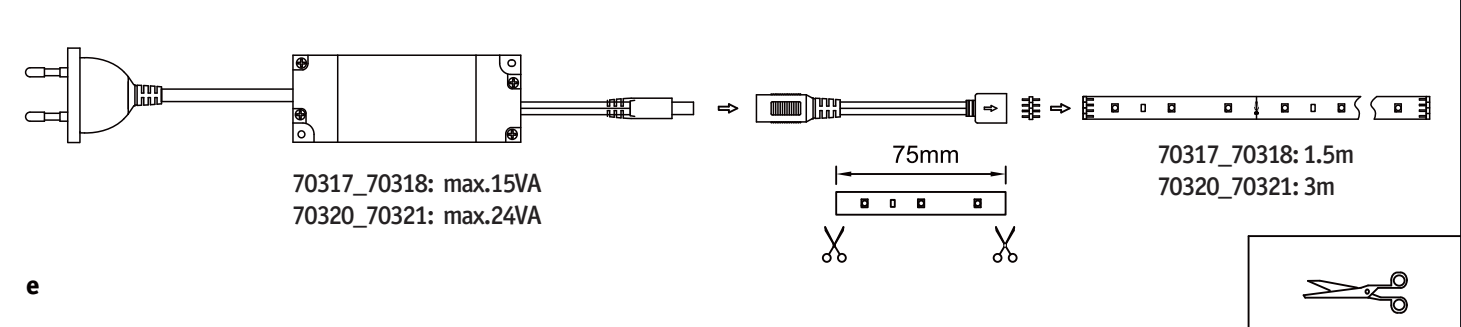

Safety Instructions

0, 1, 6, 8, 11, 12, 15,
22, 23, 25, 28

+49 (0) 5041 998 389

Mon. - Do. 7⁰⁰ - 20⁰⁰

Fr. 7⁰⁰ - 17⁰⁰

Paulmann Licht GmbH
31832 Springe / Germany
www.paulmann.com

Art.-Nr.:
701.96/97/98 702.05/
06/07/08/09/10/11/52
53/54/55/56/57/703.09/
10/11/12/17/18/20/21
32/33/36/37/38 704.07
/08/31/36/62/82/83/84
/85 705.02/03/04/05/
06/07/92/93/94
(+MA 173)
POW 12/14