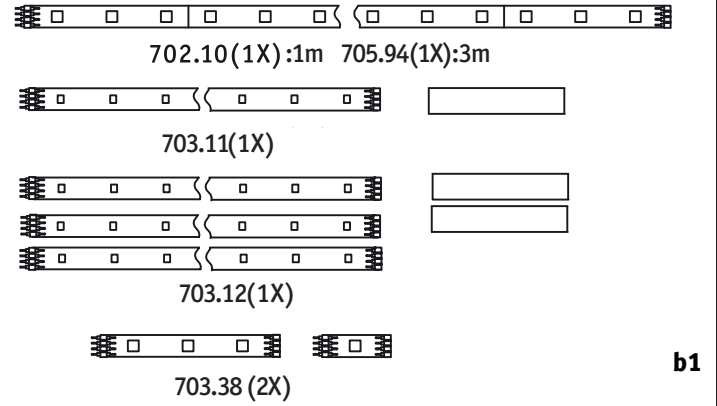

Safety Instructions

0, 1, 6, 8, 11, 12, 15,
22, 23, 25, 28

+49 (0) 5041 998 389

Mon. - Do. 7⁰⁰ - 20⁰⁰

Fr. 7⁰⁰ - 17⁰⁰

Paulmann Licht GmbH
31832 Springe / Germany
www.paulmann.com

Art.-Nr.:
701.96/97/98 702.05/
06/07/08/09/10/11/52
53/54/55/56/57/703.09/
10/11/12/17/18/20/21
32/33/36/37/38 704.07
/08/31/36/62/82/83/84
/85 705.02/03/04/05/
06/07/92/93/94
(+MA 173)
POW 12/14