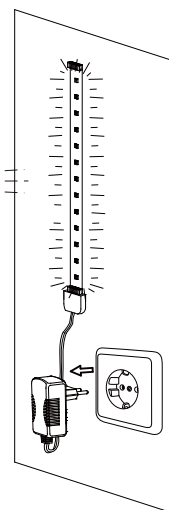

I

70485/70431 / 70436 / 70482 / 70483/ 70484
70502 / 70503/ 70504 / 70505/ 70506/70507

70431 / 70436 / 70482 / 70483/ 70484
70503/ 70504 / 70505/ 70506/70507

J

K