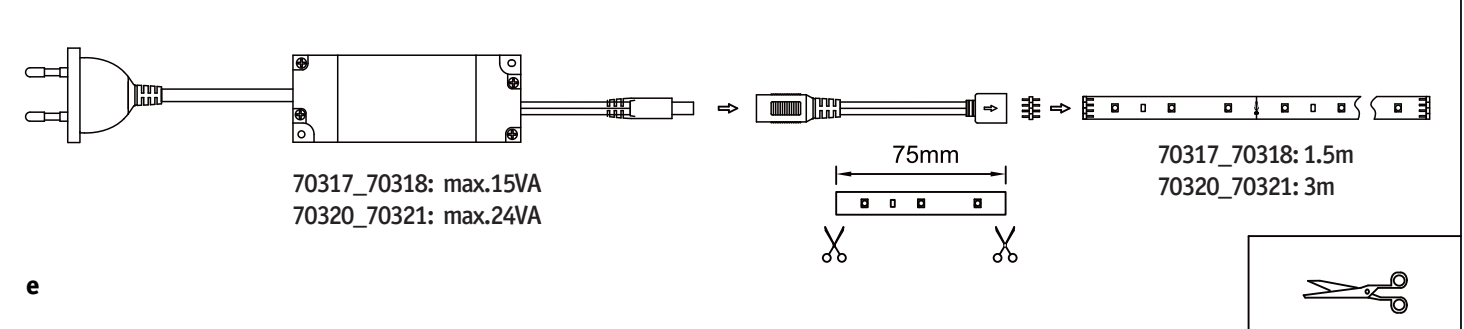

Safety Instructions

0, 1, 6, 8, 11, 12, 15,
22, 23, 25, 28

+49 (0) 5041 998 389

Mon. - Do. 7⁰⁰ - 20⁰⁰

Fr. 7⁰⁰ - 17⁰⁰

Paulmann Licht GmbH
31832 Springe / Germany
www.paulmann.com

Art.-Nr.:
701.96/97/98 702.05/
06/07/08/09/10/11/52
53/54/55/56/57/703.09/
10/11/12/17/18/20/21
32/33/36/37/38 704.07
/08/31/36/62/82/83/84
/85 705.02/03/04/05/
06/07/92/93/94
(+MA 173) 
POW 12/14