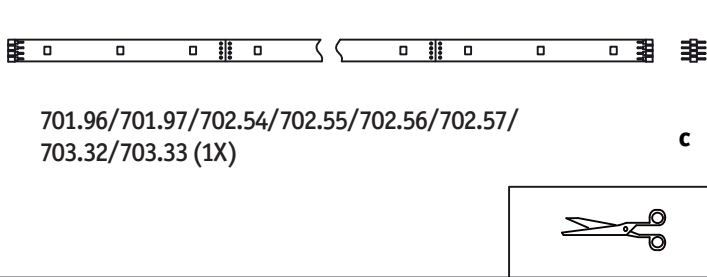

Safety Instructions

0, 1, 6, 8, 11, 12, 15,
22, 23, 25, 28

+49 (0) 5041 998 389

Mon. - Do. 7⁰⁰ - 20⁰⁰

Fr. 7⁰⁰ - 17⁰⁰

Paulmann Licht GmbH
31832 Springe / Germany
www.paulmann.com

Art.-Nr.:
701.96/97/98 702.05/
06/07/08/09/10/11/52
53/54/55/56/57/703.09/
10/11/12/17/18/20/21
32/33/36/37/38 704.07
/08/31/36/62/82/83/84
/85 705.02/03/04/05/
06/07/92/93/94
(+MA 173) 
POW 12/14