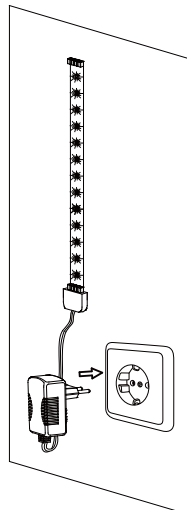

I

70485/70431 / 70436 / 70482 / 70483/ 70484
70502 / 70503/ 70504 / 70505/ 70506/70507