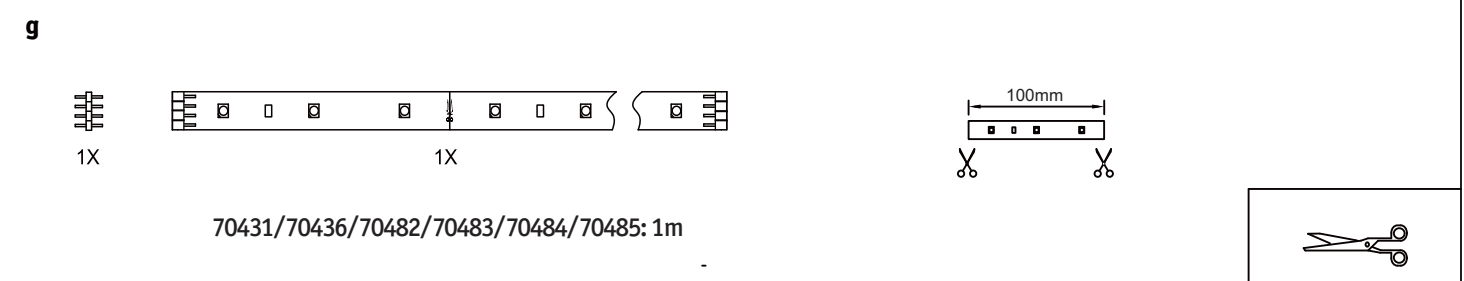

Safety Instructions

0, 1, 6, 8, 11, 12, 15,
22, 23, 25, 28

+49 (0) 5041 998 389

Mon. - Do. 7⁰⁰ - 20⁰⁰

Fr. 7⁰⁰ - 17⁰⁰

Paulmann Licht GmbH
31832 Springe / Germany
www.paulmann.com

Art.-Nr.:
701.96/97/98 702.05/
06/07/08/09/10/11/52
53/54/55/56/57/703.09/
10/11/12/17/18/20/21
32/33/36/37/38 704.07
/08/31/36/62/82/83/84
/85 705.02/03/04/05/
06/07/92/93/94
(+MA 173) 
POW 12/14