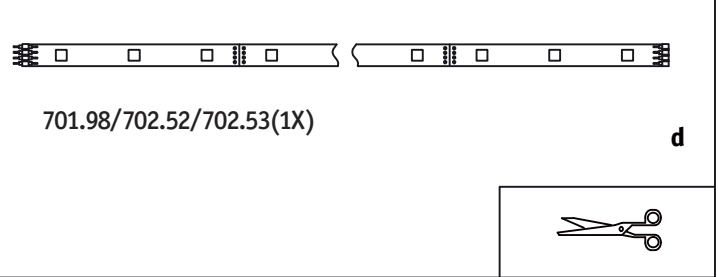

Safety Instructions

0, 1, 6, 8, 11, 12, 15,
22, 23, 25, 28

+49 (0) 5041 998 389

Mon. - Do. 7⁰⁰ - 20⁰⁰

Fr. 7⁰⁰ - 17⁰⁰

Paulmann Licht GmbH
31832 Springe / Germany
www.paulmann.com

Art.-Nr.:
701.96/97/98 702.05/
06/07/08/09/10/11/52
53/54/55/56/57/703.09/
10/11/12/17/18/20/21
32/33/36/37/38 704.07
/08/31/36/62/82/83/84
/85 705.02/03/04/05/
06/07/92/93/94
(+MA 173) 
POW 12/14