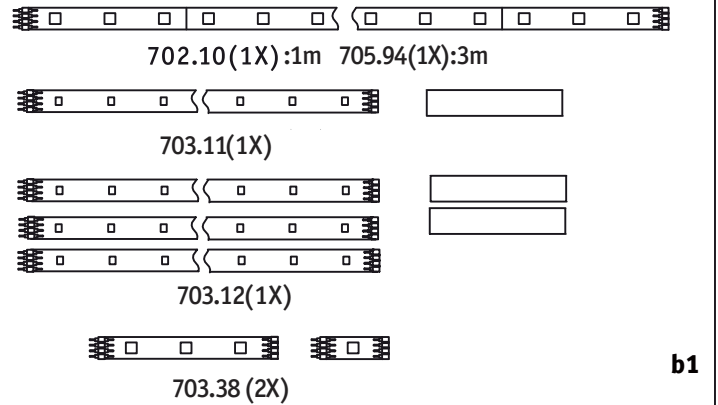

Safety Instructions

0, 1, 6, 8, 11, 12, 15,
22, 23, 25, 28

+49 (0) 5041 998 389

Mon. - Do. 7⁰⁰ - 20⁰⁰

Fr. 7⁰⁰ - 17⁰⁰

Paulmann Licht GmbH
31832 Springe / Germany
www.paulmann.com

Art.-Nr.:
701.96/97/98 702.05/
06/07/08/09/10/11/52
53/54/55/56/57/703.09/
10/11/12/17/18/20/21
32/33/36/37/38 704.07
/08/31/36/62/82/83/84
/85 705.02/03/04/05/
06/07/92/93/94
(+MA 173) 
POW 12/14