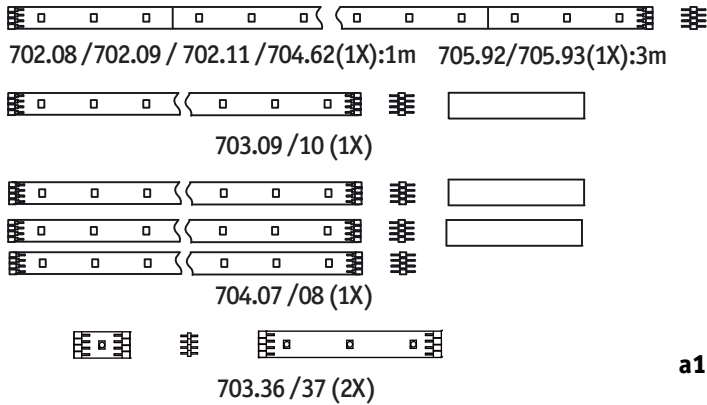

Safety Instructions

0, 1, 6, 8, 11, 12, 15,
22, 23, 25, 28

+49 (0) 5041 998 389

Mon. - Do. 7⁰⁰ - 20⁰⁰

Fr. 7⁰⁰ - 17⁰⁰

Paulmann Licht GmbH
31832 Springe / Germany
www.paulmann.com

Art.-Nr.:
701.96/97/98 702.05/
06/07/08/09/10/11/52
53/54/55/56/57/703.09/
10/11/12/17/18/20/21
32/33/36/37/38 704.07
/08/31/36/62/82/83/84
/85 705.02/03/04/05/
06/07/92/93/94
(+MA 173) 
POW 12/14