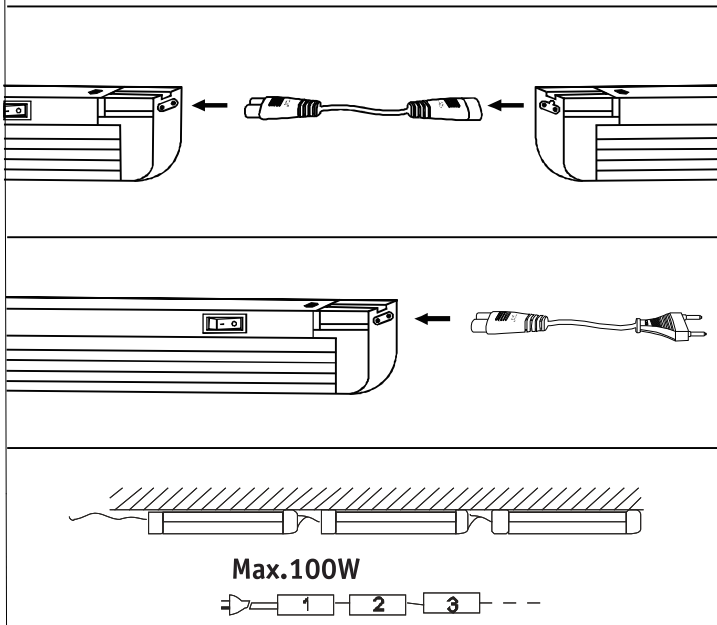

751.06

751.08

751.13

751.21

(+MA 173)

PKL 01/13 

Instruction for luminaire service

Replace aged or failed lamp	Switch Off switch off supply to luminaire	Open Luminaire	Remove old lamp send to recycling centre	Fit new lamp Insert the new lamp into lamp holder	Refit optic	Make Functional test