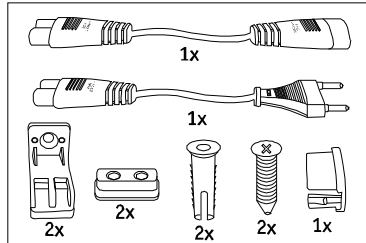

751.06

751.08

751.13

751.21

(+MA 173)

PKL 01/13 

Instruction for luminaire service

Replace aged or failed lamp	Switch Off switch off supply to luminaire	Open Luminaire	Remove old lamp send to recycling centre	Fit new lamp Insert the new lamp into lamp holder	Refit optic	Make Functional test