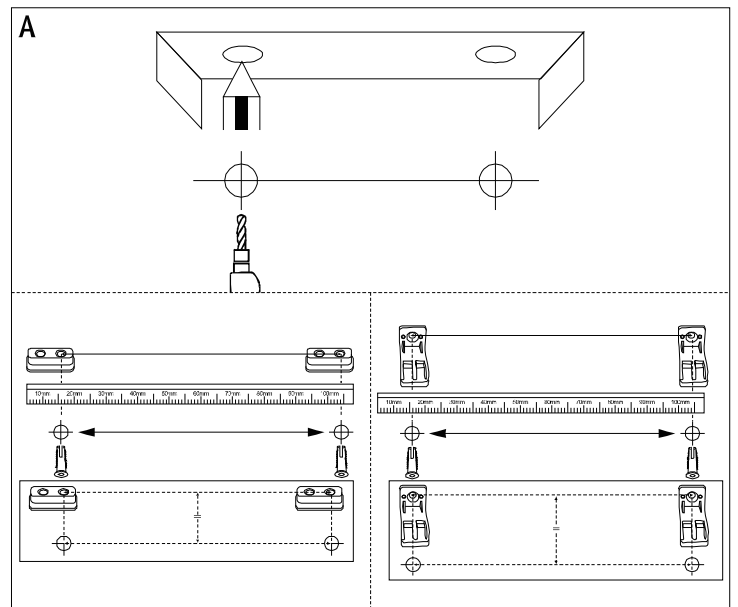

751.06

751.08

751.13

751.21

(+MA 173)

PKL 01/13 

Instruction for luminaire service

Replace aged or failed lamp	Switch Off switch off supply to luminaire	Open Luminaire	Remove old lamp send to recycling centre	Fit new lamp Insert the new lamp into lamp holder	Refit optic	Make Functional test