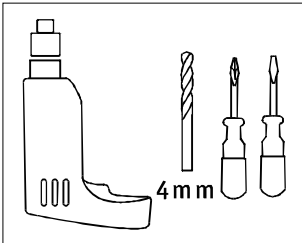

751.06

751.08

751.13

751.21

(+MA 173)

PKL 01/13 

Instruction for luminaire service

Replace aged or failed lamp	Switch Off switch off supply to luminaire	Open Luminaire	Remove old lamp send to recycling centre	Fit new lamp Insert the new lamp into lamp holder	Refit optic	Make Functional test