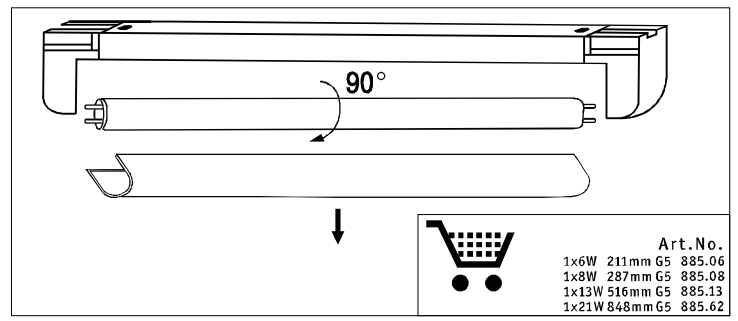

751.06

751.08

751.13

751.21

(+MA 173)

PKL 01/13 

Instruction for luminaire service

Replace aged or failed lamp	Switch Off switch off supply to luminaire	Open Luminaire	Remove old lamp send to recycling centre	Fit new lamp Insert the new lamp into lamp holder	Refit optic	Make Functional test