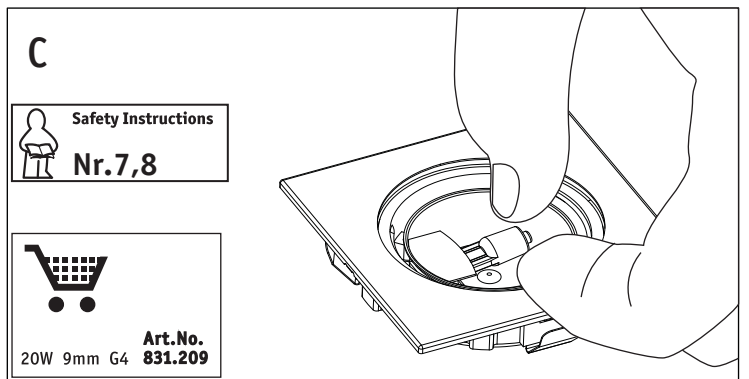

Safety Instructions

0,1,2,4,5b,6,7,8,9,11,12,
15,16,17,19,20,21,22,23,
25,26,27

Info Hotline

+49 (0) 5041 998 389

Mon. - Do. 7⁰⁰ - 20⁰⁰

Fr. 7⁰⁰ - 17⁰⁰

Paulmann Licht GmbH
31832 Springe / Germany
www.paulmann.com

Art.-Nr.: 93529/
93530/93531/
93532/93533/
93534/93535/
93536/93537/
93538/93539/
93540
(+MA 173)
PDG 05/12