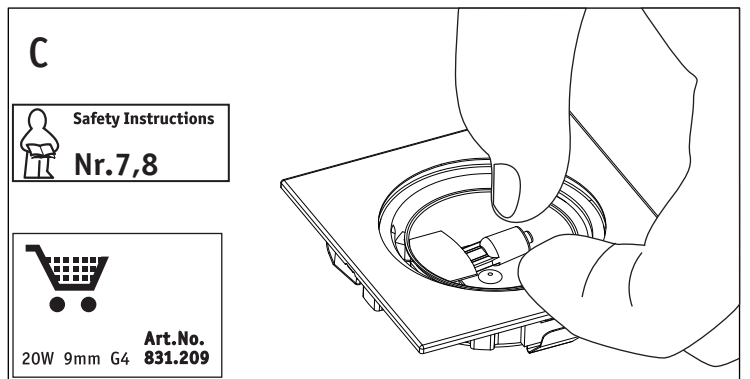

Safety Instructions

0,1,2,4,5b,6,7,8,9,11,12,
15,16,17,19,20,21,22,23,
25,26,27

+49 (0) 5041 998 389

Mon. - Do. 7⁰⁰ - 20⁰⁰

Fr. 7⁰⁰ - 17⁰⁰

Paulmann Licht GmbH
31832 Springe / Germany
www.paulmann.com

Art.-Nr.: 93529/
93530/93531/
93532/93533/
93534/93535/
93536/93537/
93538/93539/
93540
(+MA 173)
PDG 05/12