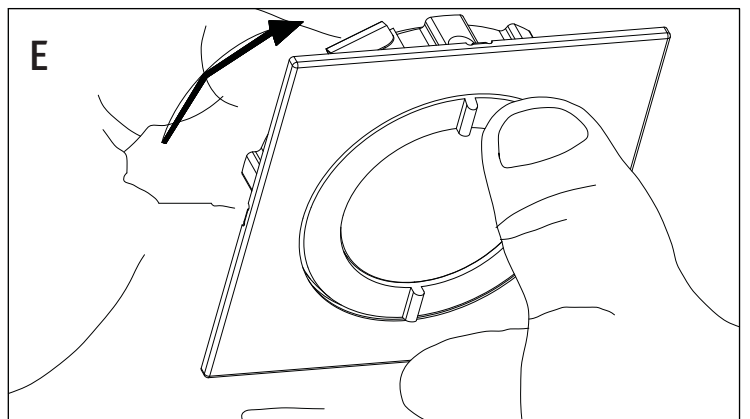

Safety Instructions

0,1,2,4,5b,6,7,8,9,11,12,
15,16,17,19,20,21,22,23,
25,26,27

+49 (0) 5041 998 389

Mon. - Do. 7⁰⁰ - 20⁰⁰

Fr. 7⁰⁰ - 17⁰⁰

Paulmann Licht GmbH
31832 Springe / Germany
www.paulmann.com

Art.-Nr.: 93529/
93530/93531/
93532/93533/
93534/93535/
93536/93537/
93538/93539/
93540
(+MA 173)
PDG 05/12