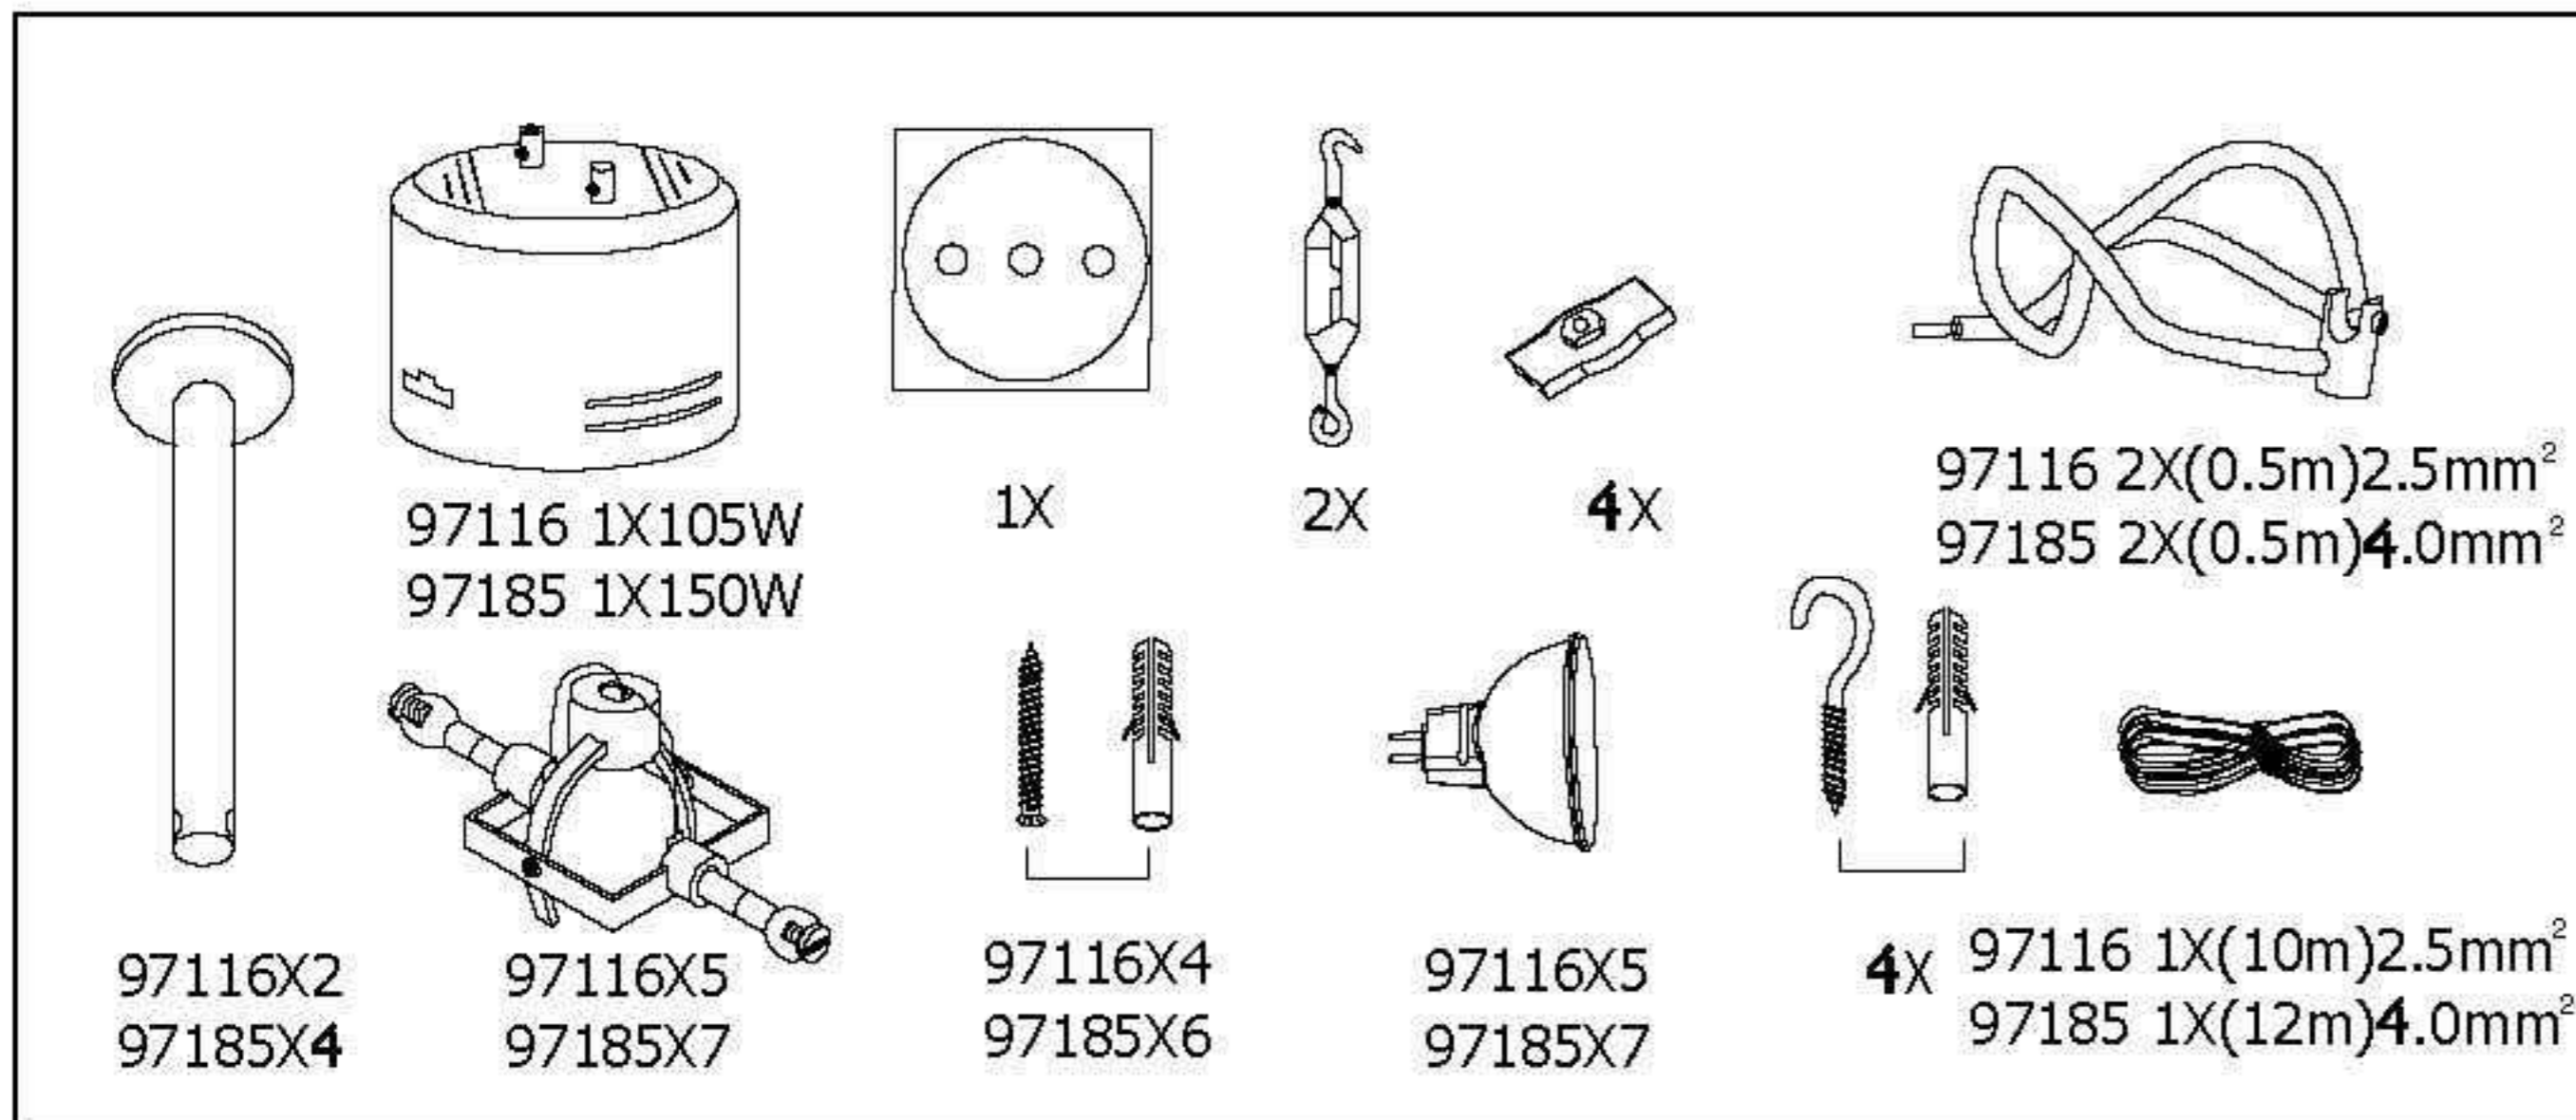

# Safety Instructions

0,1, 2, 3, 4, 6, 7, 8, 9, 10,  
11,12,14,15,16,17,18,19,  
20,21,22,23,24,25,26,27

Info Hotline 

+49 (0) 5041 998 389

Mon. - Do. 7<sup>00</sup> - 20<sup>00</sup>

Fr. 7<sup>00</sup> - 17<sup>00</sup>

## Safety Instructions

0,1, 2, 3, 4, 6, 7, 8, 9, 10,  
11, 12, 14, 15, 16, 17, 18, 19,  
20, 21, 22, 23, 24, 25, 26, 27