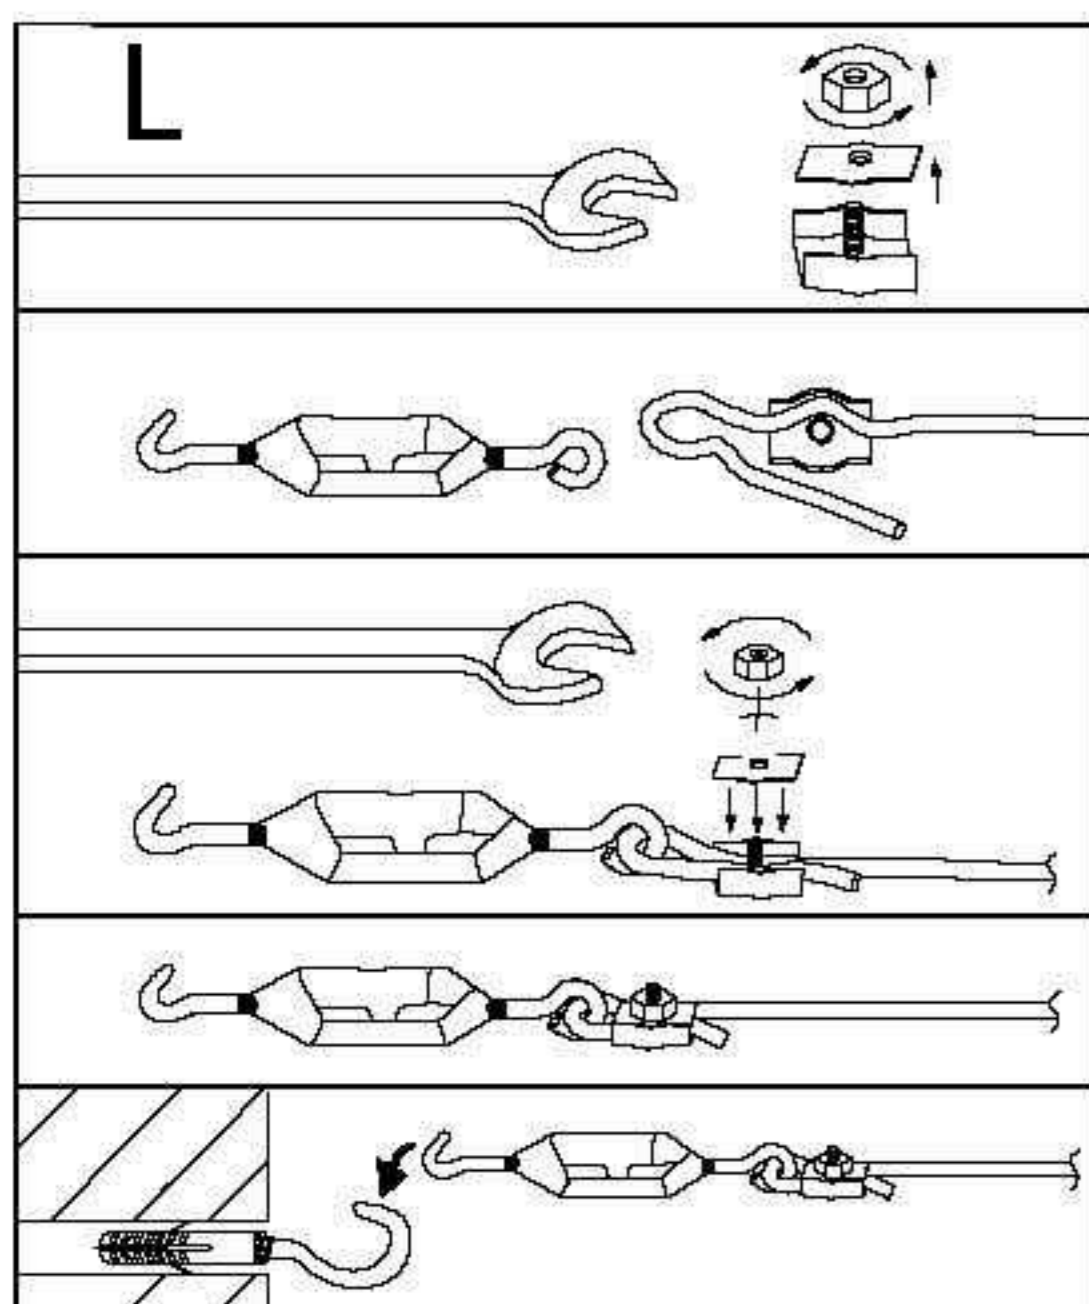

Safety Instructions

0,1, 2, 3, 4, 6, 7, 8, 9, 10,
11,12,14,15,16,17,18,19,
20,21,22,23,24,25,26,27

Info Hotline

+49 (0) 5041 998 389

Mon. - Do. 7⁰⁰ - 20⁰⁰

Fr. 7⁰⁰ - 17⁰⁰

Paulmann Licht GmbH
31832 Springe / Germany
www.paulmann.com

Art.-Nr.:

97116,
97185

(+MA 173)

PCK07/09