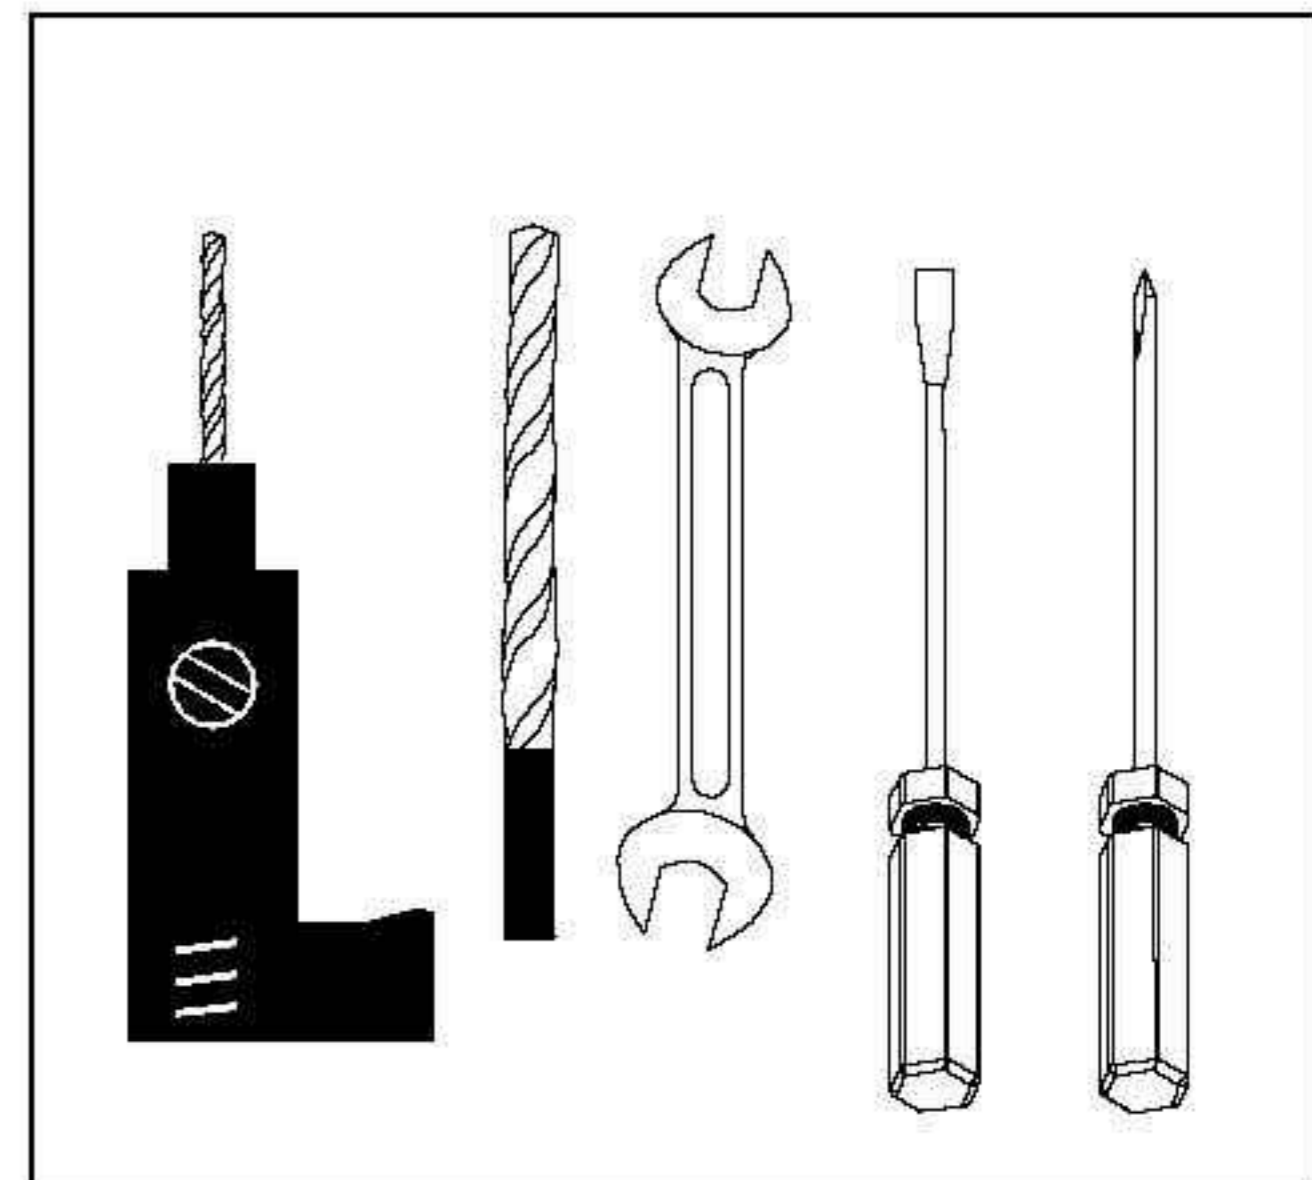

Safety Instructions

0,1, 2, 3, 4, 6, 7, 8, 9, 10,
11,12,14,15,16,17,18,19,
20,21,22,23,24,25,26,27

Info Hotline

+49 (0) 5041 998 389

Mon. - Do. 7⁰⁰ - 20⁰⁰

Fr. 7⁰⁰ - 17⁰⁰

Paulmann Licht GmbH
31832 Springe / Germany
www.paulmann.com

Art.-Nr.:

97116,
97185

(+MA 173)

PCK07/09