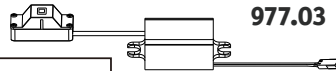

977.37

1x

977.38

1x

Not dimmable

Only for LED Constant Current
97703: Only for LED Constant Current 700mA

~~97703: LED Constant Voltage 6V~AC~~

1x