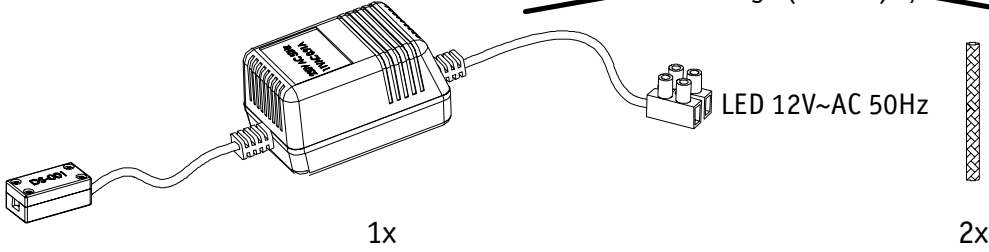

Art.-Nr.:
97759

(+MA 188)

PDG 03/14

Only for LED 12V~AC 50Hz

~~! LED constant current (350mA, 700mA, ...)
! LED constant voltage (12V DC) +/-~~

A Safety Instructions
Nr. 0,1,4

B Safety Instructions
Nr. 0,1,4