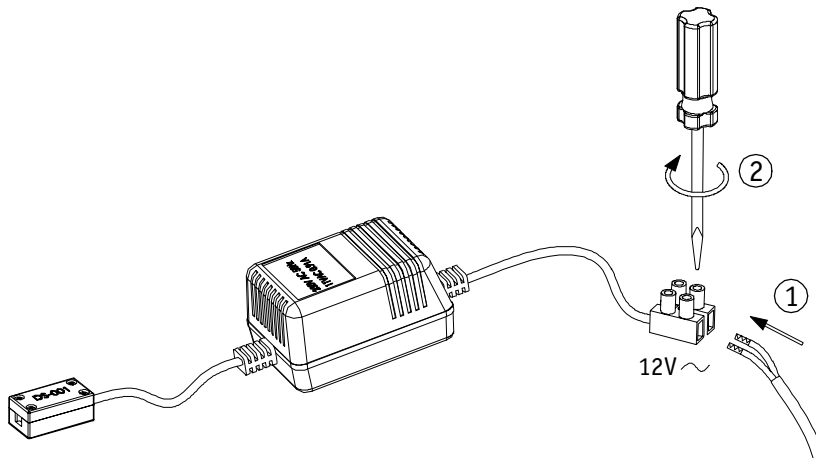

Art.-Nr.:
97759

(+MA 188)

PDG 03/14

Only for LED 12V~AC 50Hz

~~! LED constant current (350mA, 700mA, ...)
! LED constant voltage (12V DC) +/-~~

A Safety Instructions
Nr. 0,1,4

B Safety Instructions
Nr. 0,1,4