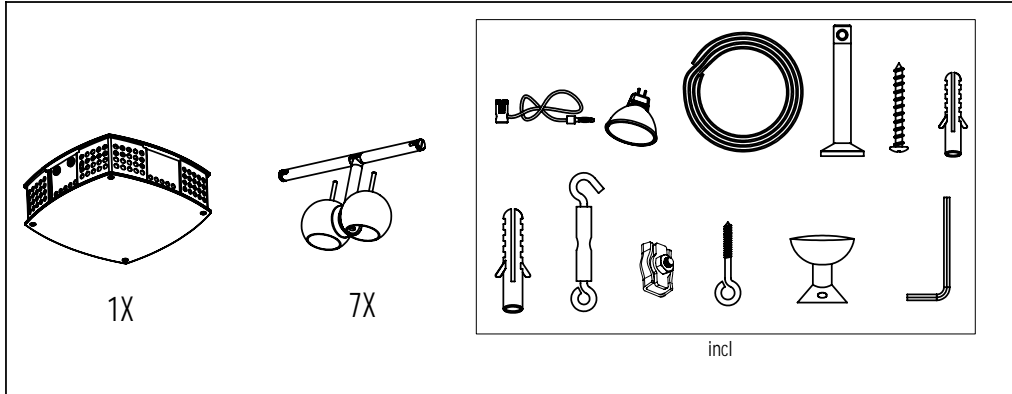

MR11 20W
Art.-Nr.:82220