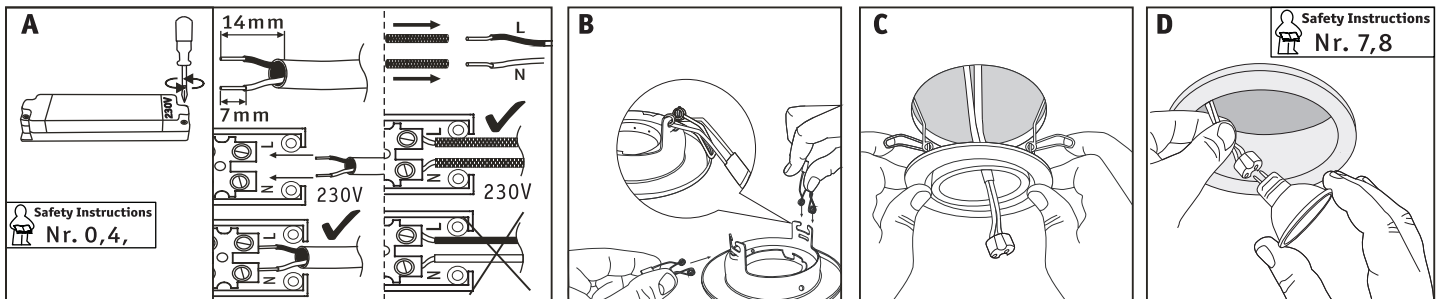

Safety Instructions

0,1,4,5b,6,7,8,9,10,11
12,15,16,17,19,20,21
22,23,25

+49 (0) 5041 998 389

Mon. - Do. 7⁰⁰ - 20⁰⁰
Fr. 7⁰⁰ - 17⁰⁰

Paulmann Licht GmbH
31832 Springe / Germany
www.paulmann.com

Art.-Nr.:
988.04/29/30
989.68/70/71/
73/76/77/78/
81/83

	M M	> 90°C	< 04/2012	< 90°C	< 04/2012	< 90°C	M M
		COOL BEAM	Security	COOL BEAM	Security	COOL BEAM	Security
	[mm]	[W]	[mm]	[W]	[mm]	[W]	[mm]
	92	50	60	35	60	50	90

Art. No.	832.44
20W 51mm GU5.3	832.45
35W 51mm GU5.3	832.46
50W 51mm GU5.3	