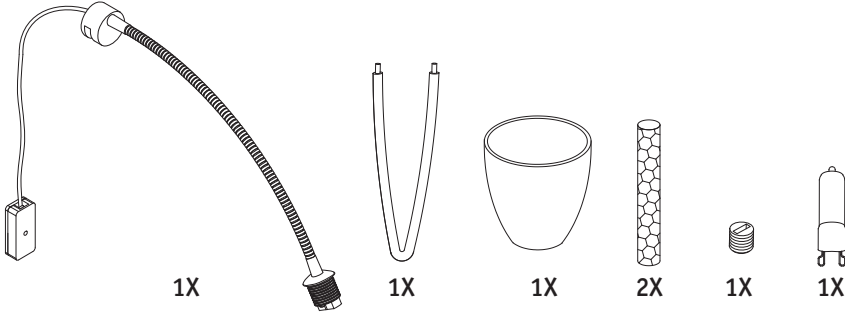

Safety Instructions
Nr.0,1,2,4