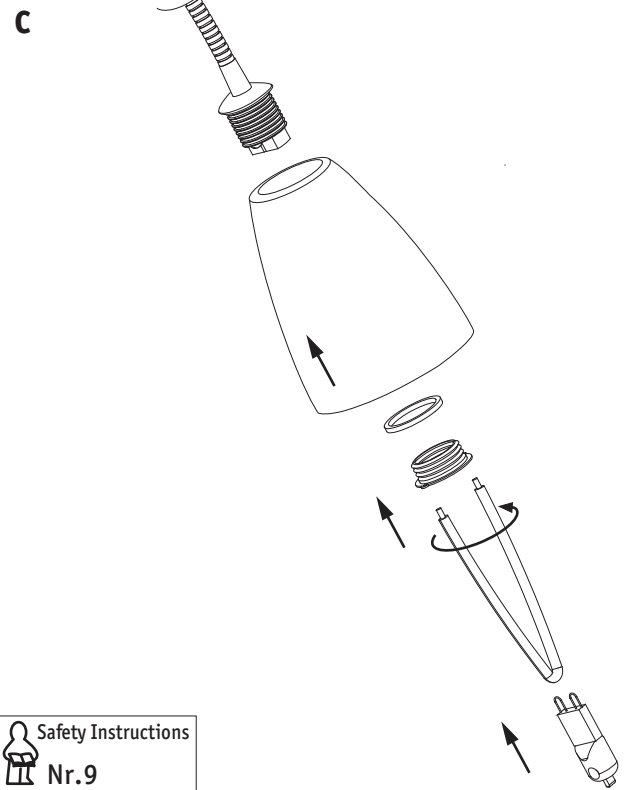

Safety Instructions
Nr.9