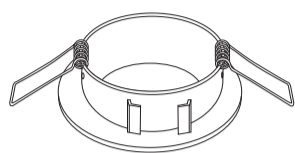

Safety Instructions

0, 1, 2, 4, 6, 7, 8, 9, 11,
15, 17, 18, 19, 22

Info Hotline

+49 (0) 5041 998 389

Mon. - Do. 7⁰⁰ - 20⁰⁰

Fr. 7⁰⁰ - 17⁰⁰

Paulmann Licht GmbH
31832 Springe / Germany
www.paulmann.com

Art.-Nr.:

994.79
994.80
994.81
994.82
994.83
994.85
(+MA 173)
PBO 05/12

3x

3x

3x

incl.

Art.No.
11W 51mm Gu10 892.38