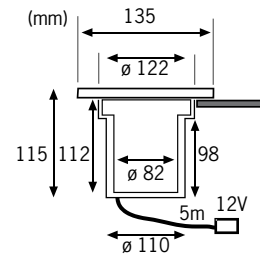

Ideal für Außenbereiche mit besonderer Beanspruchung: Bis 2.000kg belastbar (Schutzart IP67), wasserdicht und aus rostfreiem Edelstahl gefertigt. Sogar für Autoeinfahrten geeignet! Lebensdauer der LED-Leuchtmittel bis 100.000 Stunden.

Idéal pour l'extérieur, l'encastable de sol LED supporte une charge de 2.000kg, est inoxydable et étanche (IP67), avec une durée de vie proche de 100.000 heures. Ce produit extrêmement résistant peut même être installé devant une entrée de garage!

Ideaal voor plaatsen buitenshuis die bijzonder belast worden: tot 2.000kg belastbaar (beveiligingsklasse IP67), waterdicht en van roestvrij edelstaal vervaardigd. Zelfs geschikt voor opritten! Gebruiksduur van de LED-lampen tot 100.000 uur.

Edelstahl Acier inoxydable Edelstaal

incl. 1x0,96W

EAN 4000870 987995
987.99

Edelstahl Acier inoxydable Edelstaal

incl. 1x0,96W

EAN 4000870 987988
987.98

Netzteil-Adapter für LED's
Schwarz Noir Zwart

max. 4,8W

EAN 4000870 977064
977.06