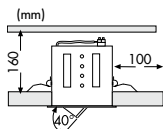

Cardano
incl. 1x50W, GU10
230V
∅108 ⇄108 mm
EAN 4000870 753019
753.01

⌚ 836.50