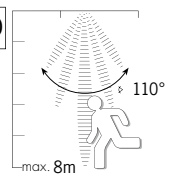

Weiß
Blanc
Wit

Nightlight LED
230V
∅35 ⇔70 ∅110mm
EAN 4000870 290026
290.02 new

Weiß
Blanc
Wit

LED

Nightlight LED
230V
∅45 ⇔70 ⇕105mm
EAN 4000870 290033

290.03 new

Weiß
Blanc
Wit

Nightlight LED
max. 3W
230V
∅80 ⇔100 ⇕125mm
EAN 4000870 034347