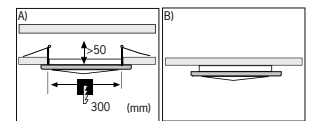

Multicolor
Multicolor
Multicolor

LED Controller

230V

∅150 ↔260 ∓70mm

EAN 4000870 290279

290.27 new

Titan
Titane
Titaan

Tube LED
230V
⌀380 ⌀145mm
EAN 4000870 290286
290.28 new