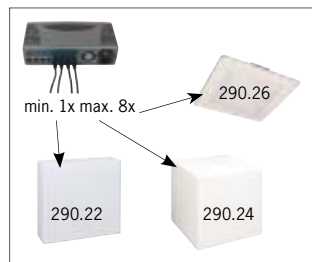

Multicolor
Multicolor
Multicolor

LED Controller

230V

∅150 ↔260 ∓70mm

EAN 4000870 290279

290.27 new

Titan
Titane
Titaan

Tube LED
230V
⌀380 ⌀145mm
EAN 4000870 290286
290.28 new