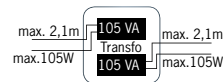

Spice Transfo
Chrom matt Chrome mate Chroom mat

230V, 210VA
max. 210W
⌀165 ⇄165 ⚓40mm
EAN 4000870 972854
972.85 new