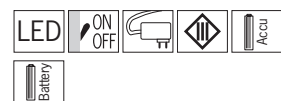

LED Night Disc

230/4,5V
∓20 ø120mm
EAN 4000870 290385
290.38 new