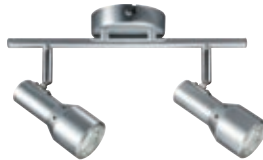

EasyPower
incl. 4x50W, GU5,3
230/12V, 2x105VA
∅200 ⇔200 ∅140mm
EAN 4000870 665732
665.73 new

PALU ESL

Alu
Alu
Alu

882.31

PALU ESL
incl. 1x11W, GU10
230V
∅130 ↔85 ∅140mm
EAN 4000870 665084
665.08 new

Energy
Saving