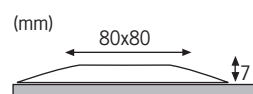

Rost caillebotis Roest
EAN 4000870 988572
988.57 new