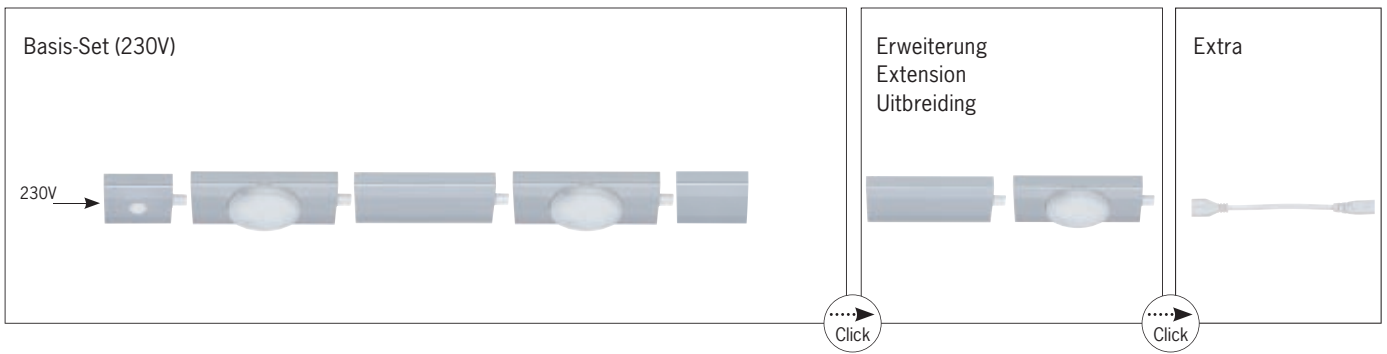

Ultraline

Weiß
Blanc
Wit

Ultraline
incl. 2x9W, GX53
230V
∅80 ⇔600 ∓25mm
EAN 4000870 749968
749.96 **new**

Ultraline

Weiß
Blanc
Wit

Ultraline
incl. 1x9W, GX53
230V
∅80 ⇔300 ∓25mm
EAN 4000870 749982
749.98 **new**

Ultraline

Titan
Titane
Titaan

Ultraline
incl. 2x9W, GX53
230V
∅80 ⇔600 ∓25mm
EAN 4000870 749975
749.97 **new**

Ultraline

Titan
Titane
Titaan

Ultraline
incl. 1x9W, GX53
230V
∅80 ⇔300 ∓25mm
EAN 4000870 749999
749.99 **new**