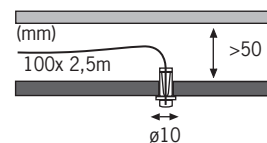

Transparent Transparent Transparent
incl. 1x1W

EAN 4000870 921838
921.83 new