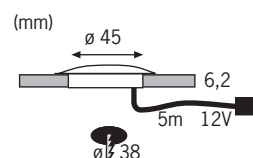

Rost caillebotis Roest
EAN 4000870 988589
988.58 new