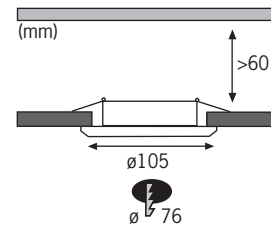

Glas Glas Glas

incl. 3x35W
105VA
EAN 4000870 994757
994.75 new

832.31