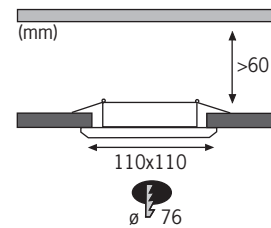

Glas Glas Glas

incl. 3x35W
105VA
EAN 4000870 994771
994.77 new

832.31

Glas Glas Glas

incl. 3x35W
105VA
EAN 4000870 994757
994.75 new

832.31

Konventionelle Trafos Transformateurs conventionnels Conventionele trafo's

LED Trafo
Weiß Blanc Wit

230V, 20VA
max. 20W
∅87 ⇔ 58 ∓ 53mm
EAN 4000870 977590
977.59 new