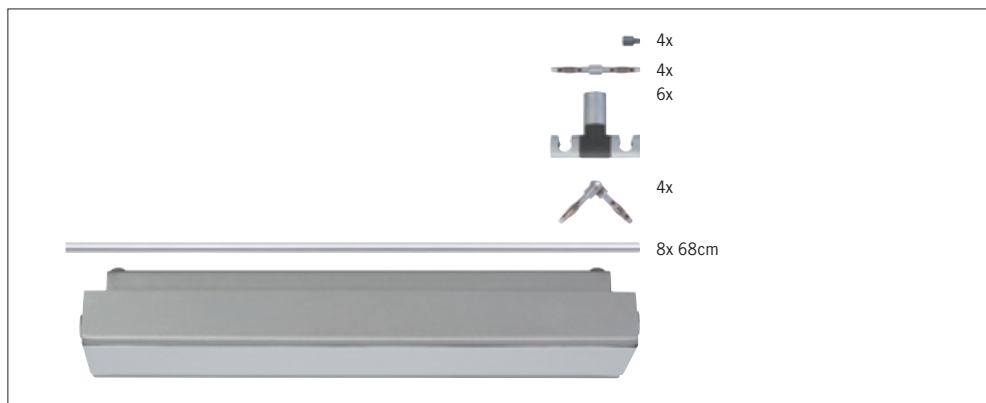

Basic

GEO
max. 14x3W
230/12V, 60VA
∅68 ↔275 ∅40mm ↔3,10m
∓30mm
EAN 4000870 976432
976.43 new

280.44
280.45

LED

Chrom matt
Chrome mate
Chroom mat