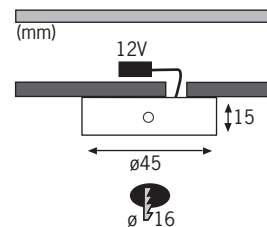

Alu Alu Alu
incl. 3x (4x0,25W)
12VA
EAN 4000870 994726
994.72 new