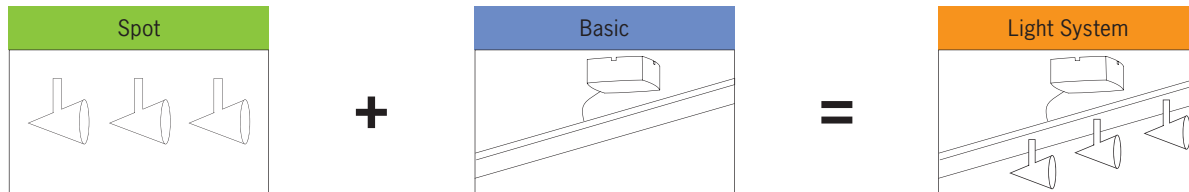

Spot
Pendel Phil
incl. 1x40W, G9
230V
⇔170cm ø125mm
EAN 4000870 976593
976.59 new
⚡ 831.91
Titan / Satin
Titane / Satin
Titaan / Satijn