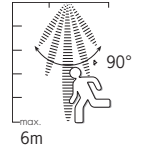

Titan
 Titane
 Titaan

LED Gardenball
 incl. 2x3W
 230/12V, 6VA
 ∅330mm ↔8,5m ∅150mm
 EAN 4000870 290392
290.39 new

Multicolor
 Multicolor
 Multicolor

LED Magnetic Ball

∅45 ∅50mm
 EAN 4000870 290408
290.40 new