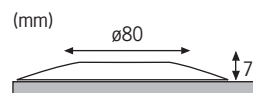

Amber Ambré Amber
incl. 1x1W
∠ 120°
EAN 4000870 988596
988.59 new

Rost caillebotis Roest
EAN 4000870 988589
988.58 new

Rost caillebotis Roest
EAN 4000870 988572
988.57 new

Edelstahl Acier inoxydable Edelstahl
incl. 1x6W
EAN 4000870 988435
988.43 new