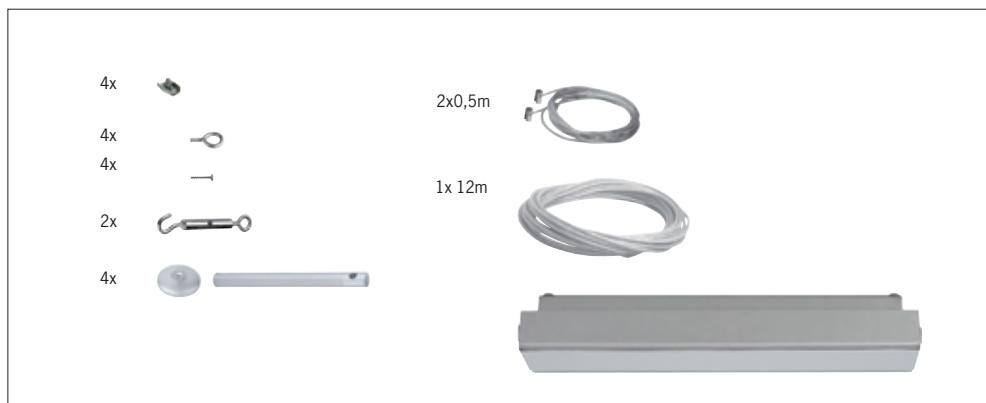

280.44
280.45

LED

Chrom matt
Chrome mate
Chroom mat

Spot

GEO
max. 2x3W
12V
∅26 ↔165 ∅94 ±160mm
EAN 4000870 976425
976.42 new

280.44
280.45

LED

Chrom matt
Chrome mate
Chroom mat